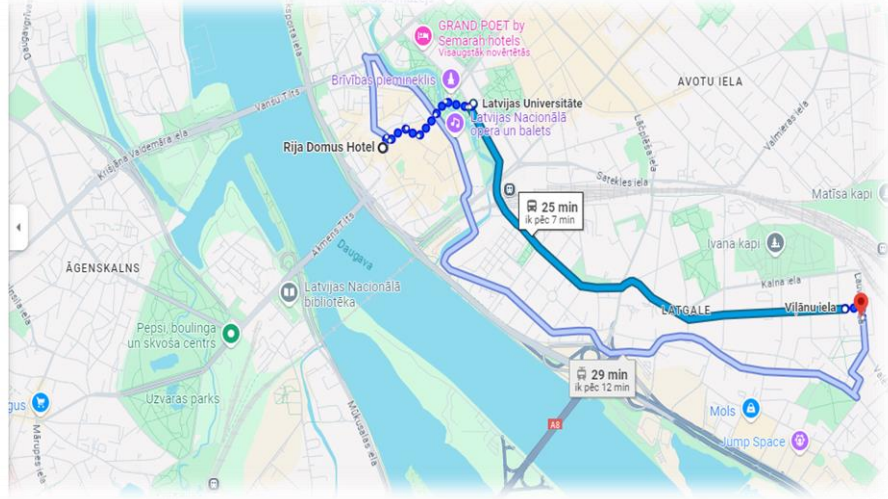

### RIXWELL OLD RIGA PALACE HOTEL

1. Approximately 10 minutes on foot from the hotel to the trolley-bus stop
2. Take trolley-bus **No.15** to Kengarags at **Centrālā stacija** stop to get to **Lauvas iela** stop
3. You just need to cross the street and you will reach the venue. (Please see the map below)

Rixwell Old Riga Palace Hotel  
Minsterejas iela 8-10, Centra rajons, Rīga, LV-1050

**Kājām**  
✓ Apmēram 11 min, 750 m

**Centrālā stacija**

**15 Kengarags**  
✓ 11 min (6 pietura(-s)) - Pieturas ID numurs: 7620

**Lauvas iela**

**Kājām**  
✓ Apmēram 1 min, 97 m

Transporta un sakaru institūts

### RIJA DOMUS HOTEL

1. Approximately 11 minutes on foot from the hotel to the trolley-bus stop
2. Take trolley-bus **No.15** to Kengarags at **Latvijas Universitāte** stop to get to **Lauvas iela** stop
3. You just need to cross the street and you will reach the venue. (Please see the map below)