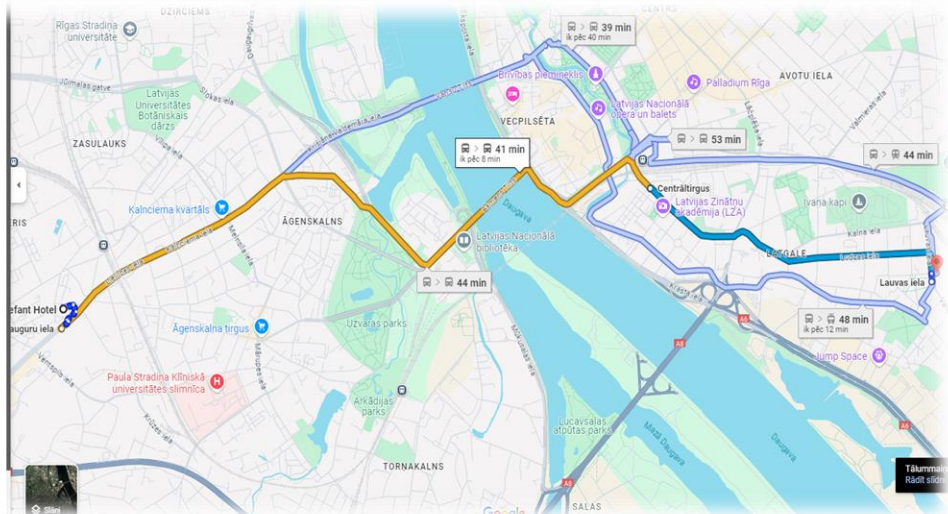

Rixwell Old Riga Palace Hotel  
Minsterejas iela 8-10, Centra rajons, Rīga, LV-1050

**Kājām**  
✓ Apmēram 11 min, 750 m

**Centrālā stacija**

**15 Kengarags**  
✓ 11 min (6 pietura(-s)) - Pieturas ID numurs: 7620

**Lauvas iela**

**Kājām**  
✓ Apmēram 1 min, 97 m

Transporta un sakaru institūts

### RIJA DOMUS HOTEL

1. Approximately 11 minutes on foot from the hotel to the trolley-bus stop
2. Take trolley-bus **No.15** to Kengarags at **Latvijas Universitāte** stop to get to **Lauvas iela** stop
3. You just need to cross the street and you will reach the venue. (Please see the map below)

### RIXWELL ELEFANT HOTEL

1. Approximately 5 minutes on foot from the hotel to the bus stop
2. Approximately 41 minutes by public transport to TSI
3. Take bus **No.22** to Abrenes iela at **Kauguru iela** stop to get to **Centrāltirgus** stop and here change for trolley-bus **No.15** to Kengarags or bus **No.18** to Darzini to get to **Lauvas iela** stop
4. You just need to cross the street and you will reach the venue. (Please see the map below)