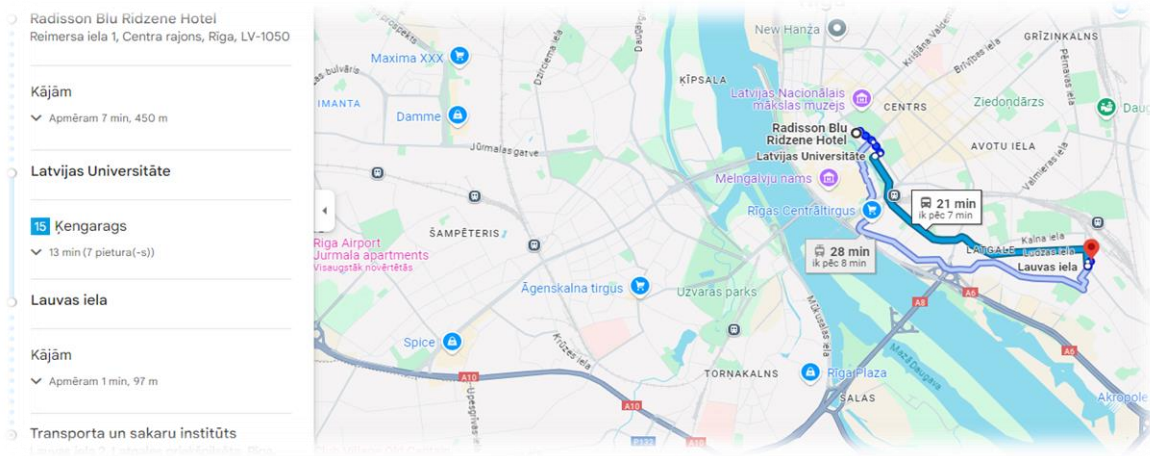

How to get to venue from offered hotels

By public transport

RADISSON BLU RIDZENE HOTEL

1. Approximately 7 minutes on foot from the hotel to the trolley-bus stop
2. Take trolley-bus **No.15** to Kengarags at **Latvijas Universitāte** stop to get to **Lauvas iela** stop
3. You just need to cross the street and you will reach the venue. (Please see the map below)