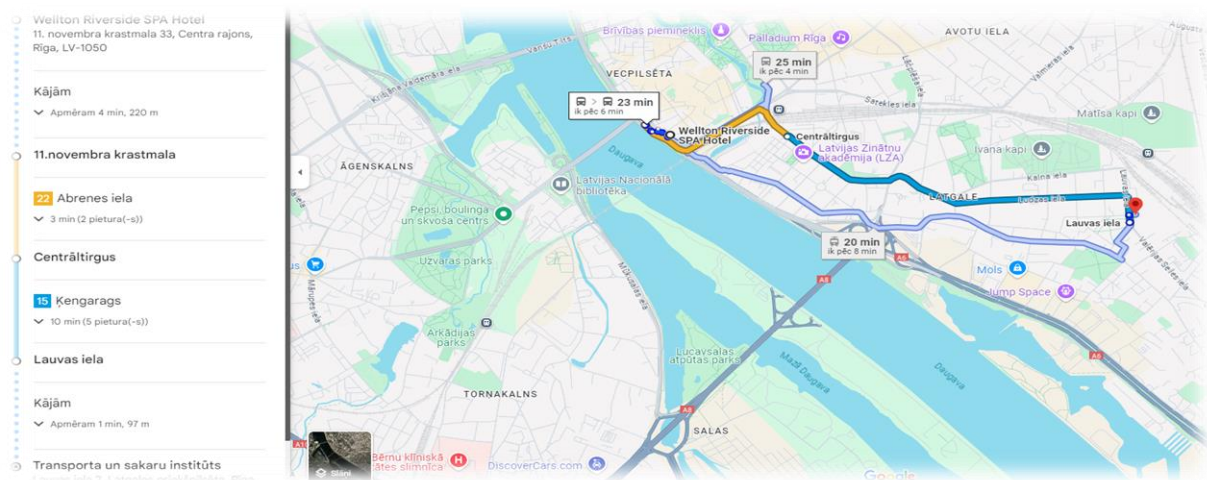

## How to get to venue from offered hotels

### By public transport

#### RADISSON BLU RIDZENE HOTEL

1. Approximately 7 minutes on foot from the hotel to the trolley-bus stop
2. Take trolley-bus **No.15** to Kengarags at **Latvijas Universitāte** stop to get to **Lauvas iela** stop
3. You just need to cross the street and you will reach the venue. (Please see the map below)

#### WELLTON RIVERSIDE SPA HOTEL

1. Approximately 3 minutes on foot from the hotel to the bus stop
2. Take buses **No. 22, 25, 55** to Abrenes iela at **11.novembra krastmala** stop to get to **Centrāltirgus** stop and here change to trolley-bus **No. 15** to Kengarags or bus **No.18** to Darzini to get to **Lauvas iela** stop
3. You just need to cross the street and you will reach the venue. (Please see the map below).