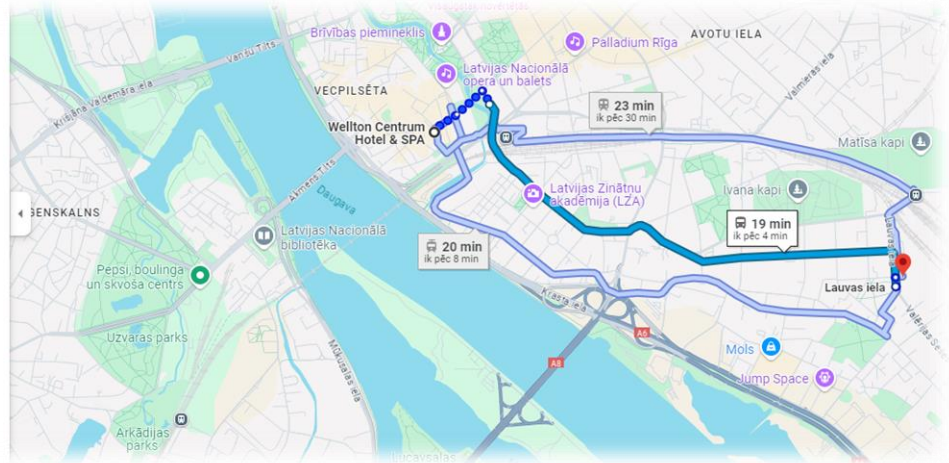

### WELLTON CENTRUM HOTEL & SPA

1. Approximately 6 minutes on foot from the hotel to the trolley-bus stop
2. Take trolley-bus **No.15** to Kengarags at **Centrālā stacija** stop to get to **Lauvas iela** stop
3. You just need to cross the street and you will reach the venue. (Please see the map below).

Wellton Centrum Hotel & SPA  
Kalēju iela 33, Centra rajons, Rīga, LV-1050

**Kājām**  
✓ Apmēram 7 min, 450 m

**Centrālā stacija**

**15 Kengarags**  
✓ 11 min (6 pietura(-s)) - Pieturas ID numurs: 7620

**Lauvas iela**

**Kājām**  
✓ Apmēram 1 min, 97 m

Transporta un sakaru institūts

### RIXWELL OLD RIGA PALACE HOTEL

1. Approximately 10 minutes on foot from the hotel to the trolley-bus stop
2. Take trolley-bus **No.15** to Kengarags at **Centrālā stacija** stop to get to **Lauvas iela** stop
3. You just need to cross the street and you will reach the venue. (Please see the map below)