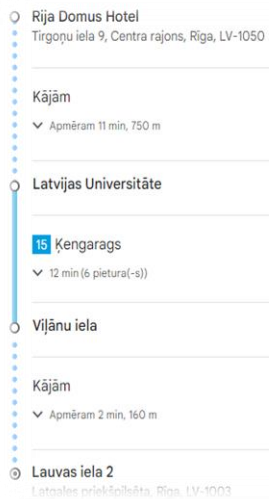

### RIXWELL OLD RIGA PALACE HOTEL

1. Approximately 10 minutes on foot from the hotel to the trolley-bus stop
2. Take trolley-bus **No.15** to Kengarags at **Centrālā stacija** stop to get to **Lauvas iela** stop
3. You just need to cross the street and you will reach the venue. (Please see the map below)

Rixwell Old Riga Palace Hotel  
Minsterejas iela 8-10, Centra rajons, Rīga, LV-1050

**Kājām**  
✓ Apmēram 11 min, 750 m

**Centrālā stacija**

**15 Kengarags**  
✓ 11 min (6 pietura(-s)) - Pieturas ID numurs: 7620

**Lauvas iela**

**Kājām**  
✓ Apmēram 1 min, 97 m

Transporta un sakaru institūts

### RIJA DOMUS HOTEL

1. Approximately 11 minutes on foot from the hotel to the trolley-bus stop
2. Take trolley-bus **No.15** to Kengarags at **Latvijas Universitāte** stop to get to **Lauvas iela** stop
3. You just need to cross the street and you will reach the venue. (Please see the map below)