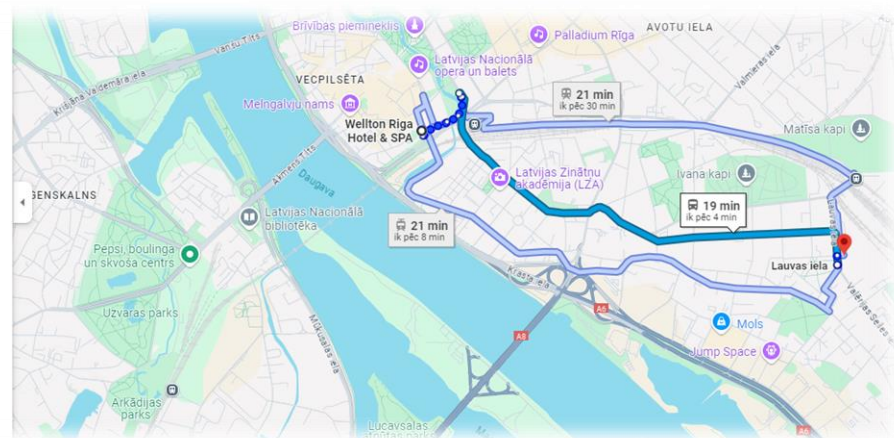

**Lauvas iela**

**Kājām**  
✓ Apmēram 1 min, 97 m

Transporta un sakaru institūts

### WELLTON RIGA HOTEL & SPA

1. Approximately 7 minutes on foot from the hotel to the trolley-bus stop
2. Take trolley-bus **No.15** to Kengarags at **Centrālā stacija** stop to get to **Lauvas iela** stop
3. You just need to cross the street and you will reach the venue. (Please see the map below).

**Wellton Riga Hotel & SPA**  
Vaiņņu iela 49, Centra rajons, Rīga, LV-1050

**Kājām**  
✓ Apmēram 7 min, 450 m

**Centrālā stacija**

**15 Kengarags**  
✓ 11 min (6 pietura(-s)) - Pieturas ID numurs: 7620

**Lauvas iela**

### WELLTON CENTRUM HOTEL & SPA

1. Approximately 6 minutes on foot from the hotel to the trolley-bus stop
2. Take trolley-bus **No.15** to Kengarags at **Centrālā stacija** stop to get to **Lauvas iela** stop
3. You just need to cross the street and you will reach the venue. (Please see the map below).