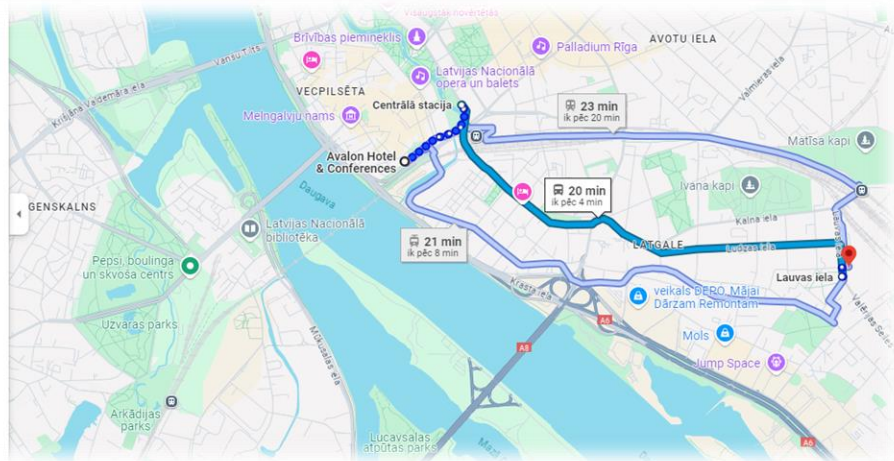

### AVALON HOTEL & CONFERENCES

1. Approximately 8 minutes on foot from the hotel to the trolley-bus stop
2. Take trolley-bus **No.15** to Kengarags at **Centrālā stacija** stop to get to **Lauvas iela** stop
3. You just need to cross the street and you will reach the venue. (Please see the map below).

**Avalon Hotel & Conferences**  
13. janvāra iela 19, Centra rajons, Rīga, LV-1050

**Kājām**  
✓ Apmēram 8 min, 550 m

**Centrālā stacija**

**15 Kengarags**  
✓ 11 min (6 pietura(-s)) - Pieturas ID numurs: 7620

**Lauvas iela**

**Kājām**  
✓ Apmēram 1 min, 97 m

Transporta un sakaru institūts

### WELLTON RIGA HOTEL & SPA

1. Approximately 7 minutes on foot from the hotel to the trolley-bus stop
2. Take trolley-bus **No.15** to Kengarags at **Centrālā stacija** stop to get to **Lauvas iela** stop
3. You just need to cross the street and you will reach the venue. (Please see the map below).