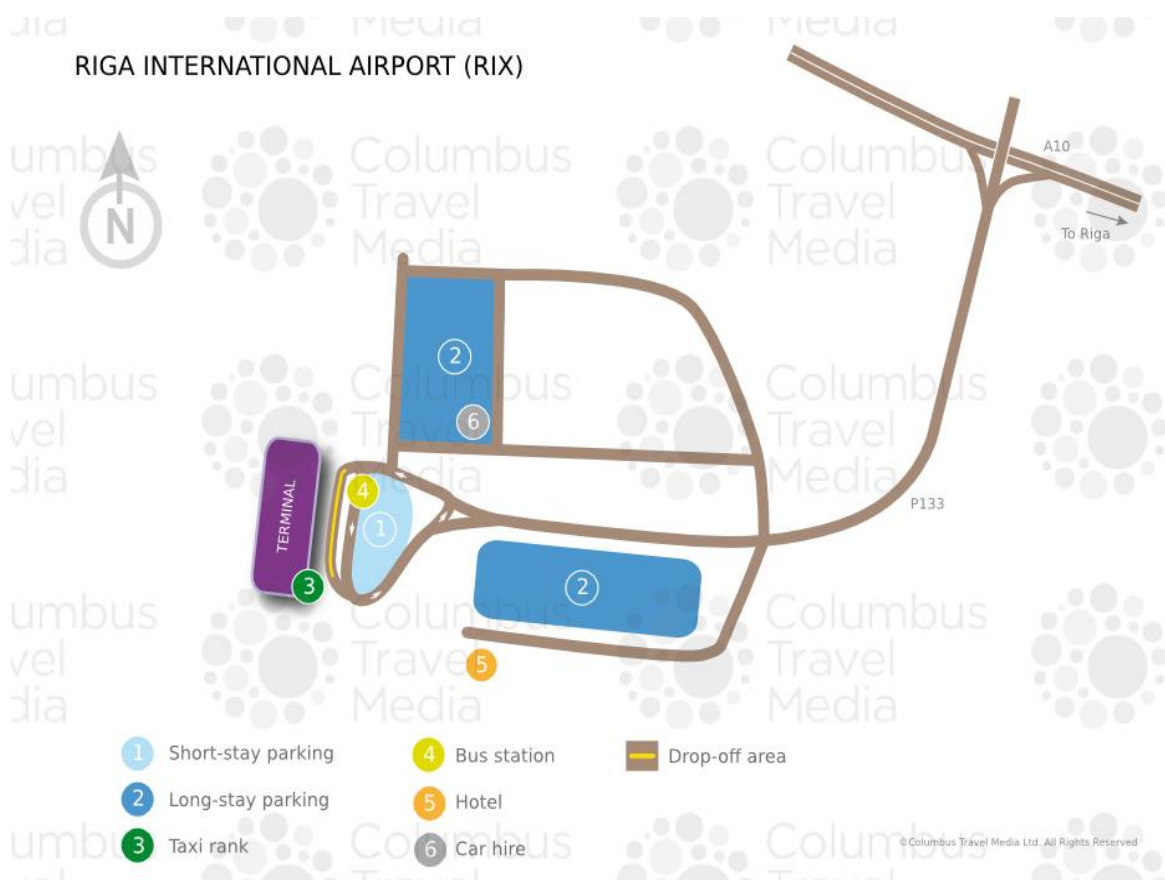

How to get to Riga City Centre from Riga International Airport

BY PUBLIC TRANSPORT

See a map and follow the public transport signs!

BUS NO. 22

RIGA INTERNATIONAL AIRPORT (RIX)