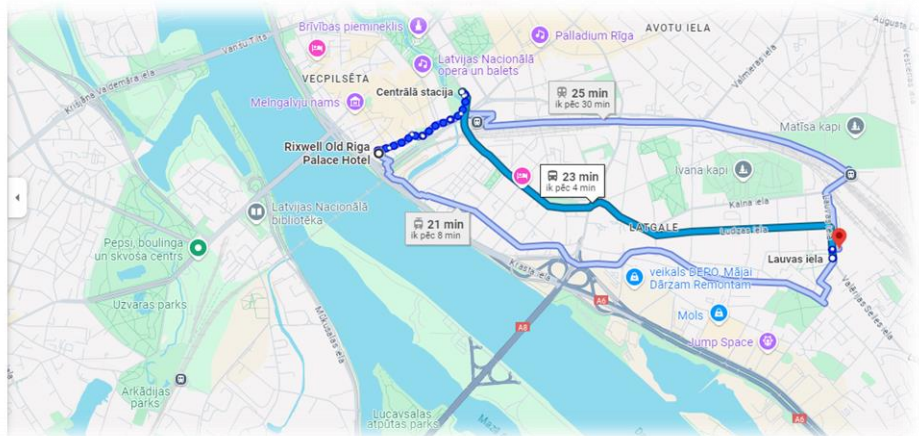

### RIXWELL OLD RIGA PALACE HOTEL

1. Approximately 10 minutes on foot from the hotel to the trolley-bus stop
2. Take trolley-bus **No.15** to Kengarags at **Centrālā stacija** stop to get to **Lauvas iela** stop
3. You just need to cross the street and you will reach the venue. (Please see the map below)

Rixwell Old Riga Palace Hotel  
Minsterejas iela 8-10, Centra rajons, Rīga, LV-1050

**Kājām**  
✓ Apmēram 11 min, 750 m

**Centrālā stacija**

**15 Kengarags**  
✓ 11 min (6 pietura(-s)) - Pieturas ID numurs: 7620

**Lauvas iela**

**Kājām**  
✓ Apmēram 1 min, 97 m

Transporta un sakaru institūts

### RIJA DOMUS HOTEL

1. Approximately 11 minutes on foot from the hotel to the trolley-bus stop
2. Take trolley-bus **No.15** to Kengarags at **Latvijas Universitāte** stop to get to **Lauvas iela** stop
3. You just need to cross the street and you will reach the venue. (Please see the map below)